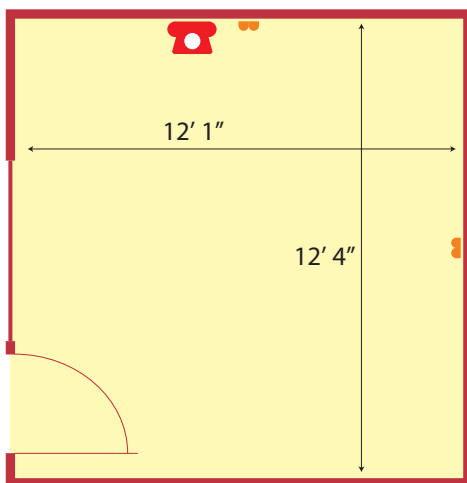

SILVER SPRINGS

MORAN HOTEL
C O R K

Tivoli, Cork.

Tel: +353 21 450733 Fax: +353 21 4507641

Email: silverspringsinfo@moranhotels.com www.moranhotels.com

Meeting Room Floorplans

Bandon Suite

LAYOUT	NUMBER
Boardroom	10
Height:	2.4m (8')
Length:	6.6m (21' 6")
Width:	5.9m (19' 3")

Blackwater Suite

LAYOUT	NUMBER
Boardroom	8
Height:	2.6m (8' 6")
Length:	3.8m (12' 4")
Width:	3.7m (12' 1")

LENGEND	
	Electric Point
	Telephone

Lee Suite

LAYOUT	NUMBER
Boardroom	5
Height:	5m (16' 6")
Length:	3.9m (12' 7")
Width:	3.4m (11' 1")