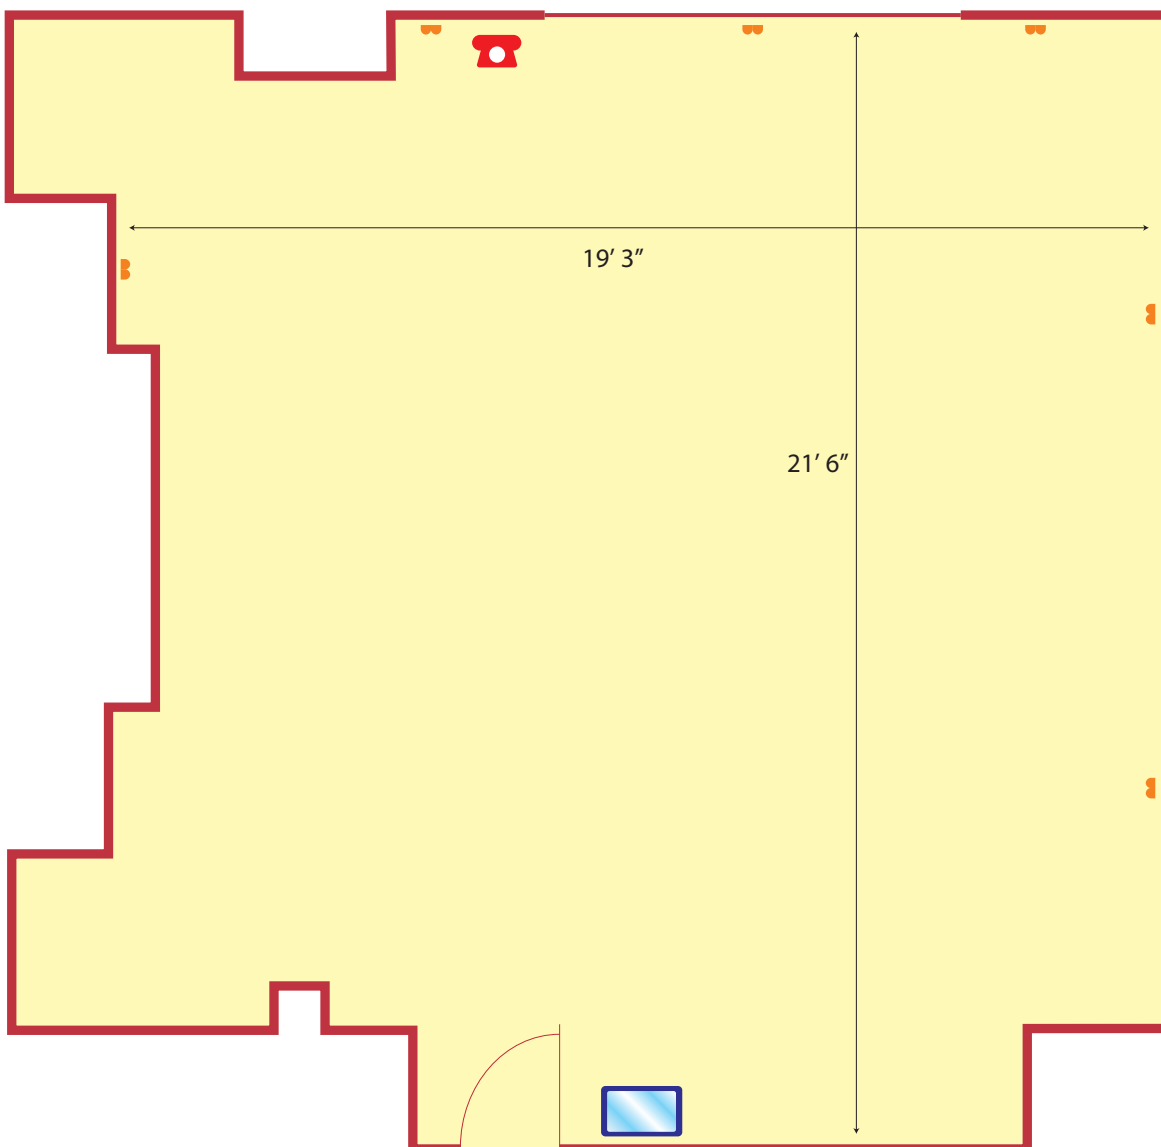

SILVER SPRINGS

MORAN HOTEL
C O R K

Tivoli, Cork.

Tel: +353 21 450733 Fax: +353 21 4507641

Email: silverspringsinfo@moranhotels.com www.moranhotels.com

Meeting Room Floorplans

Bandon Suite

LAYOUT	NUMBER
Boardroom	10
Height:	2.4m (8')
Length:	6.6m (21' 6")
Width:	5.9m (19' 3")

LENGEND	
	Electric Point
	Telephone
	Screen