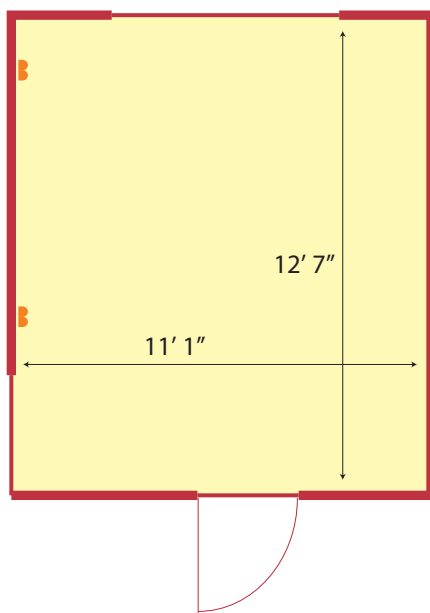

SILVER SPRINGS

MORAN HOTEL
C O R K

Tivoli, Cork.

Tel: +353 21 450733 Fax: +353 21 4507641

Email: silverspringsinfo@moranhotels.com www.moranhotels.com

Meeting Room Floorplans

Bandon Suite

LAYOUT	NUMBER
Boardroom	10
Height:	2.4m (8')
Length:	6.6m (21' 6")
Width:	5.9m (19' 3")

Blackwater Suite

LAYOUT	NUMBER
Boardroom	8
Height:	2.6m (8' 6")
Length:	3.8m (12' 4")
Width:	3.7m (12' 1")

LENGEND	
	Electric Point
	Telephone

Lee Suite

LAYOUT	NUMBER
Boardroom	5
Height:	5m (16' 6")
Length:	3.9m (12' 7")
Width:	3.4m (11' 1")