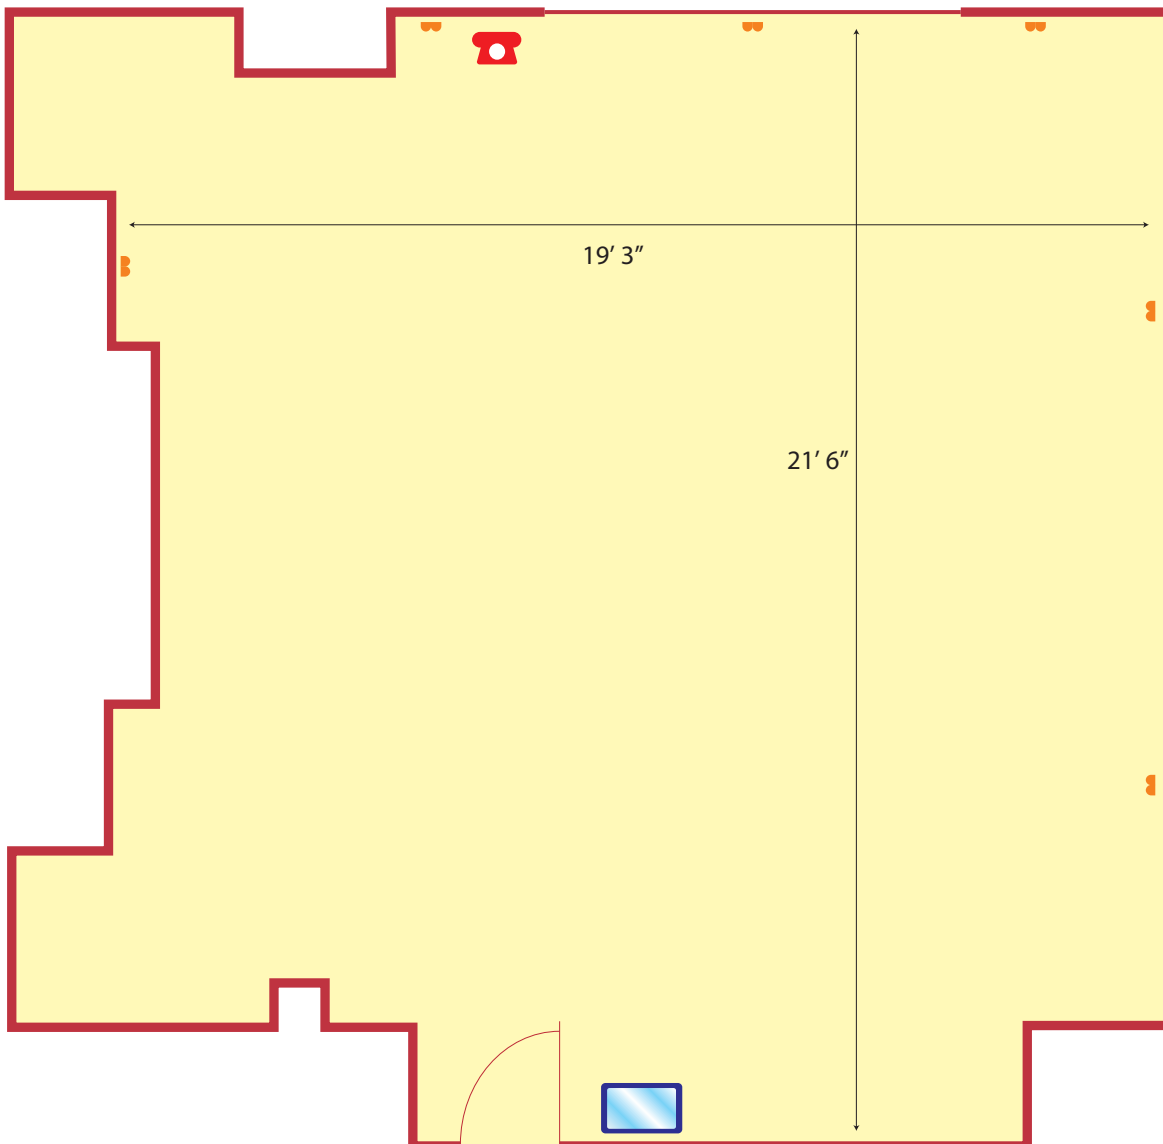

SILVER SPRINGS

MORAN HOTEL
C O R K

Tivoli, Cork.

Tel: +353 21 4507533 Fax: +353 21 4507641

Email: silverspringsinfo@moranhotels.com www.moranhotels.com

Meeting Room Floorplans

Bandon Suite

LAYOUT	NUMBER
Boardroom	10
Height:	2.4m (8')
Length:	6.6m (21' 6")
Width:	5.9m (19' 3")

LENGEND	
	Electric Point
	Telephone
	Screen