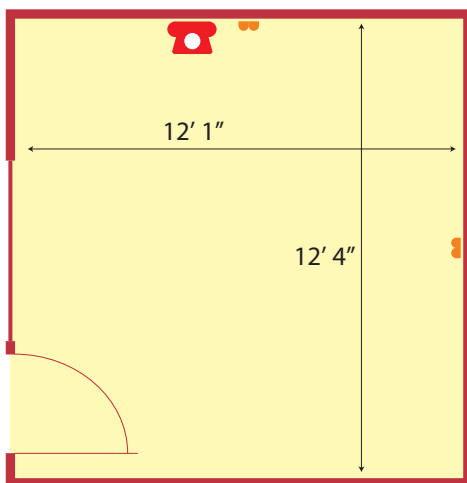

SILVER SPRINGS

MORAN HOTEL
C O R K

Tivoli, Cork.

Tel: +353 21 4507533 Fax: +353 21 4507641

Email: silverspringsinfo@moranhotels.com www.moranhotels.com

Meeting Room Floorplans

Bandon Suite

LAYOUT	NUMBER
Boardroom	10
Height:	2.4m (8')
Length:	6.6m (21' 6")
Width:	5.9m (19' 3")

Blackwater Suite

LAYOUT	NUMBER
Boardroom	8
Height:	2.6m (8' 6")
Length:	3.8m (12' 4")
Width:	3.7m (12' 1")

LENGEND

-  Electric Point
-  Telephone

Lee Suite

LAYOUT	NUMBER
Boardroom	5
Height:	5m (16' 6")
Length:	3.9m (12' 7")
Width:	3.4m (11' 1")