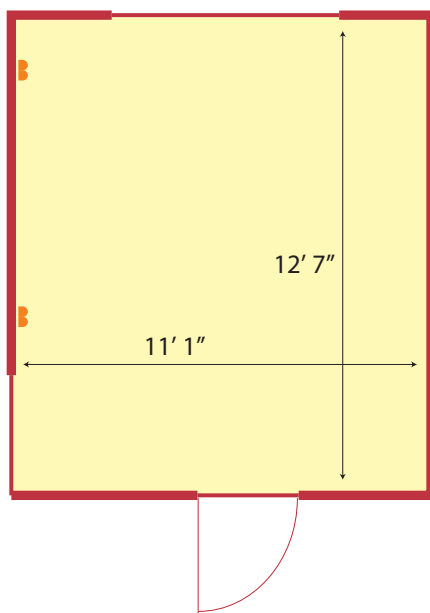

SILVER SPRINGS

MORAN HOTEL
C O R K

Tivoli, Cork.

Tel: +353 21 4507533 Fax: +353 21 4507641

Email: silverspringsinfo@moranhotels.com www.moranhotels.com

Meeting Room Floorplans

Bandon Suite

LAYOUT	NUMBER
Boardroom	10
Height:	2.4m (8')
Length:	6.6m (21' 6")
Width:	5.9m (19' 3")

Blackwater Suite

LAYOUT	NUMBER
Boardroom	8
Height:	2.6m (8' 6")
Length:	3.8m (12' 4")
Width:	3.7m (12' 1")

LENGEND

-  Electric Point
-  Telephone

Lee Suite

LAYOUT	NUMBER
Boardroom	5
Height:	5m (16' 6")
Length:	3.9m (12' 7")
Width:	3.4m (11' 1")