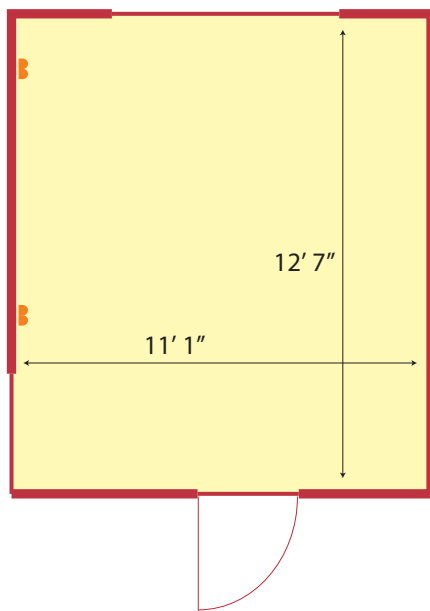

SILVER SPRINGS

MORAN HOTEL
C O R K

Tivoli, Cork.

Tel: +353 21 4507533 Fax: +353 21 4507641

Email: silverspringsinfo@moranhotels.com www.moranhotels.com

Meeting Room Floorplans

Bandon Suite

| LAYOUT | NUMBER |
|-----------|---------------|
| Boardroom | 10 |
| Height: | 2.4m (8') |
| Length: | 6.6m (21' 6") |
| Width: | 5.9m (19' 3") |

Meeting Room Floorplans

Blackwater Suite

| LAYOUT | NUMBER |
|-----------|---------------|
| Boardroom | 8 |
| Height: | 2.6m (8' 6") |
| Length: | 3.8m (12' 4") |
| Width: | 3.7m (12' 1") |

| LEGEND | |
|--------|----------------|
| | Electric Point |
| | Telephone |

Lee Suite

| LAYOUT | NUMBER |
|-----------|---------------|
| Boardroom | 5 |
| Height: | 5m (16' 6") |
| Length: | 3.9m (12' 7") |
| Width: | 3.4m (11' 1") |

| LENGEND | |
|---------|---------------|
| | Electric Pont |