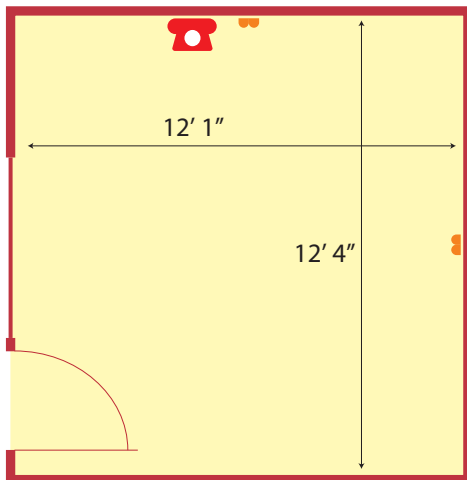

SILVER SPRINGS

MORAN HOTEL
C O R K

Tivoli, Cork.

Tel: +353 21 4507533 Fax: +353 21 4507641

Email: silverspringsinfo@moranhotels.com www.moranhotels.com

Meeting Room Floorplans

Bandon Suite

| LAYOUT | NUMBER |
|-----------|---------------|
| Boardroom | 10 |
| Height: | 2.4m (8') |
| Length: | 6.6m (21' 6") |
| Width: | 5.9m (19' 3") |

Meeting Room Floorplans

Blackwater Suite

| LAYOUT | NUMBER |
|-----------|---------------|
| Boardroom | 8 |
| Height: | 2.6m (8' 6") |
| Length: | 3.8m (12' 4") |
| Width: | 3.7m (12' 1") |

| LEGEND | |
|--------|----------------|
| | Electric Point |
| | Telephone |

Lee Suite

| LAYOUT | NUMBER |
|-----------|---------------|
| Boardroom | 5 |
| Height: | 5m (16' 6") |
| Length: | 3.9m (12' 7") |
| Width: | 3.4m (11' 1") |

| LENGEND | |
|---------|---------------|
| | Electric Pont |