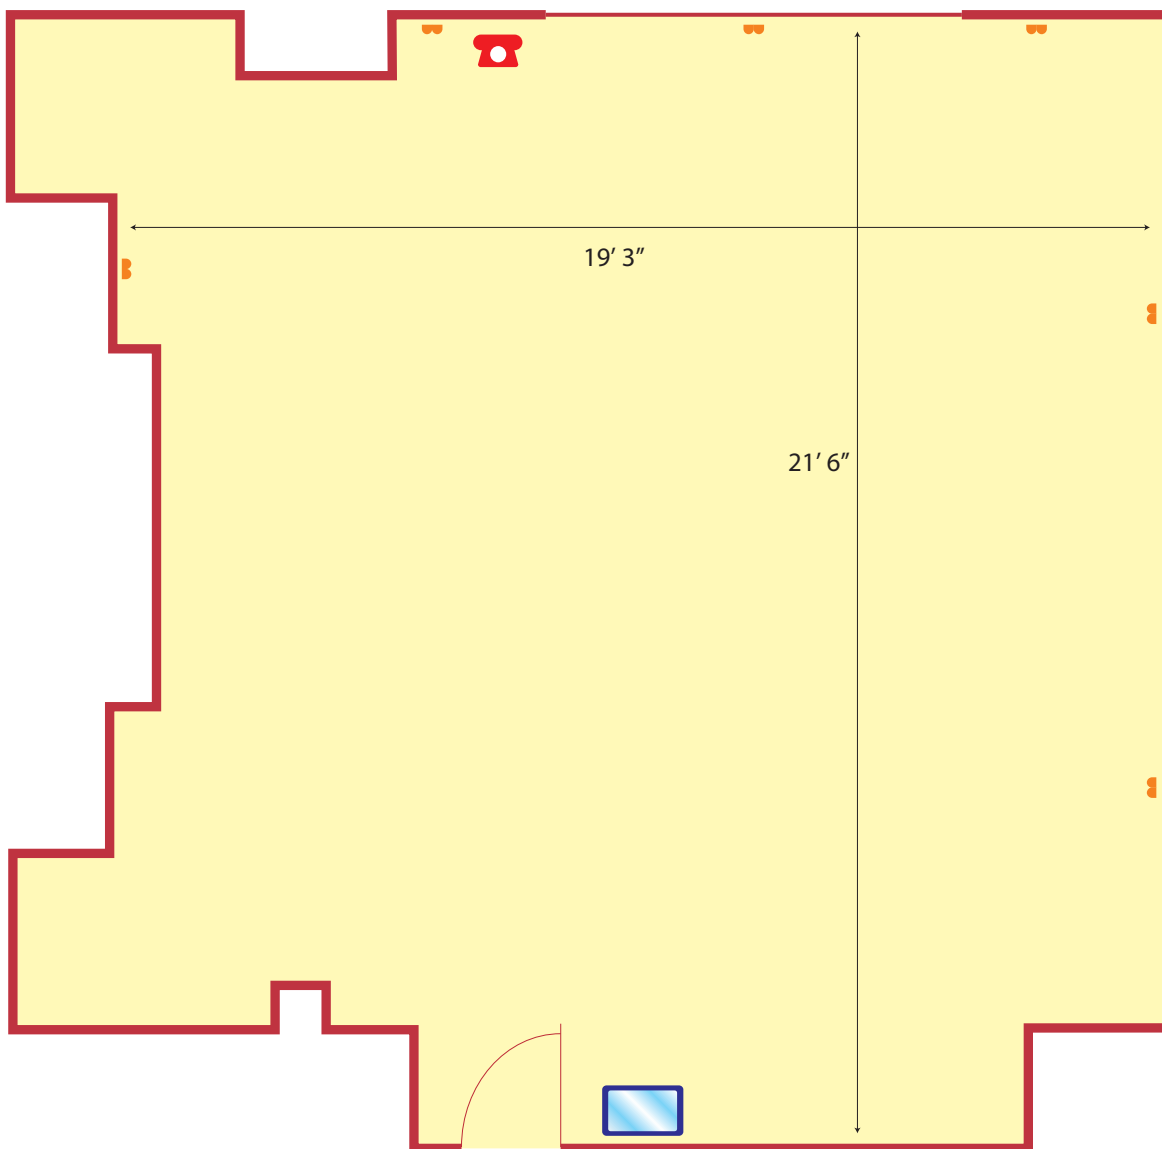

SILVER SPRINGS

MORAN HOTEL
C O R K

Tivoli, Cork.

Tel: +353 21 4507533 Fax: +353 21 4507641

Email: silverspringsinfo@moranhotels.com www.moranhotels.com

Meeting Room Floorplans

Bandon Suite

LAYOUT	NUMBER
Boardroom	10
Height:	2.4m (8')
Length:	6.6m (21' 6")
Width:	5.9m (19' 3")

LEGEND	
	Electric Point
	Telephone
	Screen